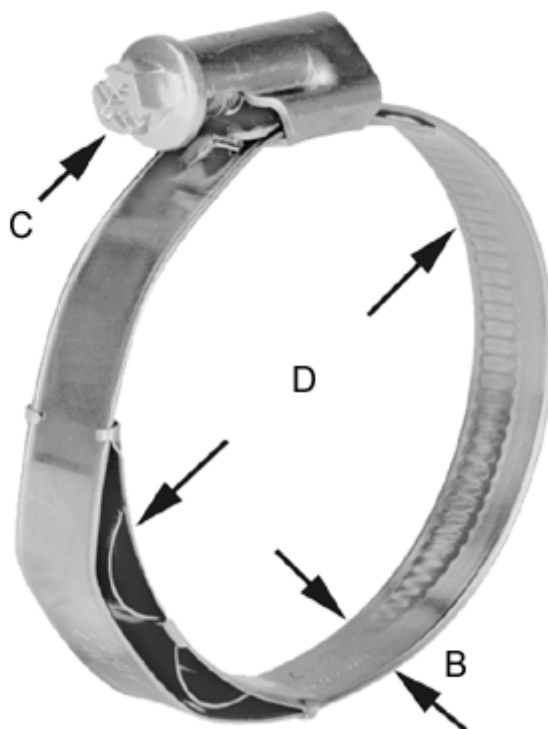

Article number: 021278711032

Description: Worm Drive Hose Clip with spring insert
TORRO WF 25-40/9 C7 W4

Measures

C (screw type) =	C7
Diameter D =	25-40
Width B =	9